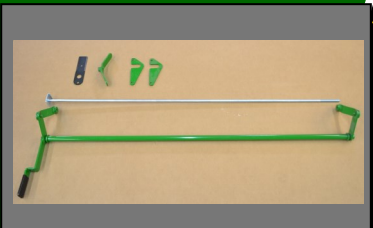

STS QUICK REFERENCE SHEET

TSR John Deere Straw Chopper Prices Effective 12-01-2021

**F
O
R
2
0
2
2**

Complete Straw Choppers w/Mounts & Drives for STS FOR ADDING A CHOPPER TO A COMBINE WITH SPREADER

PART#	FITS MODEL	OEM#	LIST
	<ul style="list-style-type: none"> KIT INCLUDES: STRAW CHOPPER WITH 12 VANE DEFLECTOR TWO SPEED DRIVE WITH COB DEFLECTOR ALL MOUNTS, DISCHARGE CHUTES, HARDWARE, AND DRIVES TO CHANGE OVER FROM SPREADER KITS DO NOT INCLUDE STRAW CHOPPER ACTUATOR FOR FOLDING CHOPPER OR LOW SHAFT SPEED MONITOR PARTS ARE INTERCHANGEABLE WITH OEM 		
96401	9560 STS (-715300)	N/A	\$10,646.50
96402	9560 STS (715301-)	N/A	\$10,646.50
96410	9570 STS S550	N/A	\$10,646.50
96501	9650 STS (-700,500) 9750 STS (-700,600)	N/A	\$11,154.75
96502	9650 STS (700,501-) 9750 STS (700,601-)	N/A	\$11,154.75
96601	9660 STS (-715,400) 9760 STS (-715,500)	N/A	\$11,449.00
96602	9660 STS (715,401) 9760 STS (715,501-)	N/A	\$11,449.00
96701	9670 STS	N/A	\$11,663.00
97701	9770 STS	N/A	\$11,663.00
98601	9860 STS (-705797)	N/A	\$11,743.25
98602	9860 STS (705797-)	N/A	\$11,743.25

www.tsrparts.com

e-mail sales@tsrparts.com

IMPORTANT!!

*When installing blades you MUST torque bolts to 35 ft. lbs. Loose bolts will allow the trunion to rotate in the blade causing trunion and blade failure.

*When installing rotor in chopper case, lock the bearing collar in the same direction that the shaft rotates. Improper locking will cause shaft failure.

TSR STRAW CHOPPER

Effective 12/01/2021 * OEM #'s are for reference only

1 50 Series STS Straw Choppers (replacement only)

PART#	FITS MODEL	OEM#	LIST
	<i>WITHOUT 12 VANE DEFLECTOR ASSEMBLY</i>		
9050R	9650 STS (-700,500) 9750 STS (-700,600)	N/A	\$5,295.30
	<i>WITH 12 VANE DEFLECTOR ASSEMBLY PART # 218491</i>		
90501R	9650 STS (-700,500) 9750 STS (-700,600)	N/A	\$6,555.00